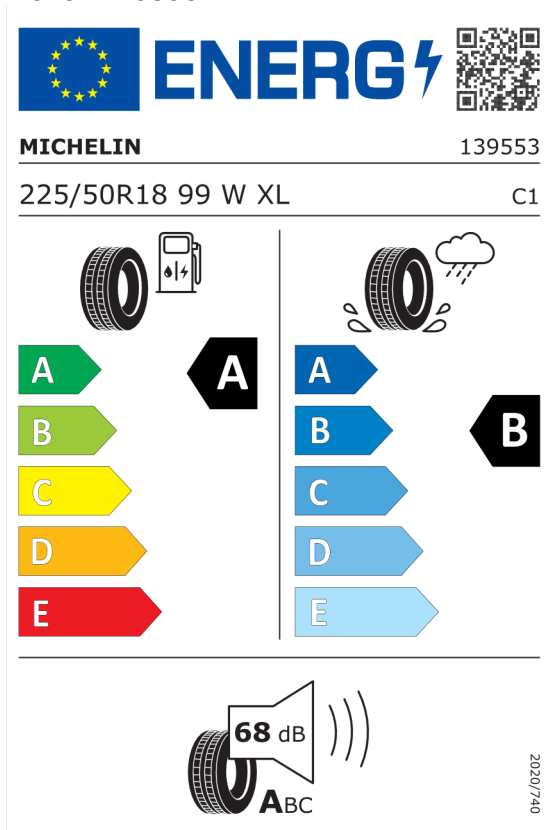

Číslo kalkulácie.
Dátum
Platnosť do

Ponuka
102503
13.11.2023
27.11.2023

Michelin 408952

<https://eprel.ec.europa.eu/qr/408952>