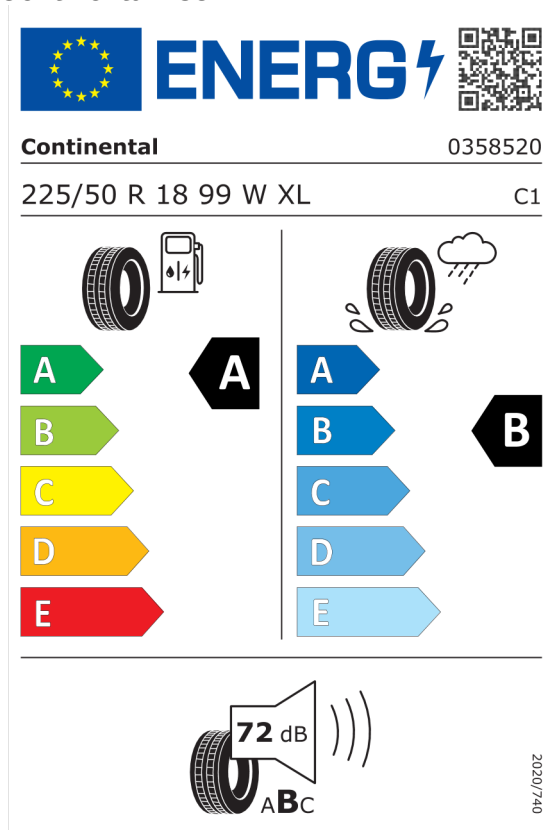

Continental 483112

<https://eprel.ec.europa.eu/qr/483112>